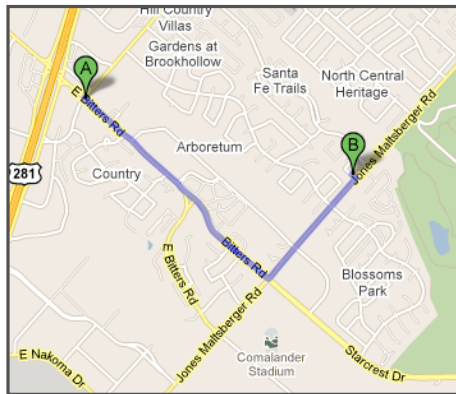

Map and Directions to Center for Life, 12915 Jones Maltsberger NLP San Antonio Meetup location

From Highway 281, take the Bitters exit and head east toward the intersection of Bitters and Jones Maltsberger at the top of the hill. McDonald's is on the northwest corner on your left and the Blossom Park Stadium and Sports Center is on the southeast corner, across the intersection on the right. Turn LEFT, to head north on Jones Maltsberger. Go ~0.5 mile.

Proceed on Jones Maltsberger, past the stoplight at Budding Way. A Valero station is at the corner on the right. Look for either the Richmond complex driveway on the left, marked by the big stone wall sign for SA School of Performing Arts; OR go past the main drive and past the Dollar General store to take the LEFT onto Cross Canyon, the side street entrance to the Santa Fe Trail neighborhood. You can enter the complex from this side or back driveway, which is right next to Bldg. 600.

Directions: The Center for Life Meeting Center, located at 12915 Jones Maltsberger is in north central San Antonio, between Bitters/Starcrest and Thousand Oaks. Building 600 is in the back of the Richmond office complex on the far north side, adjacent to the back driveway. A side or back driveway connects off Cross Canyon, the side street that marks the entry to the Santa Fe Trail neighborhood. This is the first LEFT after the Dollar General store if you are heading north on Jones Maltsberger.