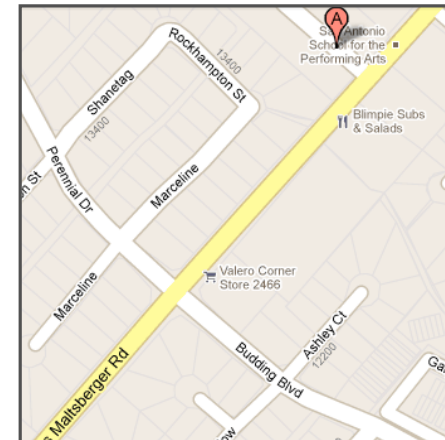

Map and Directions to Center for Life, 12915 Jones Maltsberger NLP San Antonio Meetup location

From Highway 281, take the Bitters exit and head east toward the intersection of Bitters and Jones Maltsberger at the top of the hill. McDonald's is on the northwest corner on your left and the Blossom Park Stadium and Sports Center is on the southeast corner, across the intersection on the right. Turn LEFT, to head north on Jones Maltsberger. Go ~0.5 mile.

Proceed on Jones Maltsberger, past the stoplight at Budding Way. A Valero station is at the corner on the right. Look for either the Richmond complex driveway on the left, marked by the big stone wall sign for SA School of Performing Arts; OR go past the main drive and past the Dollar General store to take the LEFT onto Cross Canyon, the side street entrance to the Santa Fe Trail neighborhood. You can enter the complex from this side or back driveway, which is right next to Bldg. 600.

Directions: The Center for Life Meeting Center, located at 12915 Jones Maltsberger is in north central San Antonio, between Bitters/Starcrest and Thousand Oaks. Building 600 is in the back of the Richmond office complex on the far north side, adjacent to the back driveway. A side or back driveway connects off Cross Canyon, the side street that marks the entry to the Santa Fe Trail neighborhood. This is the first LEFT after the Dollar General store if you are heading north on Jones Maltsberger.