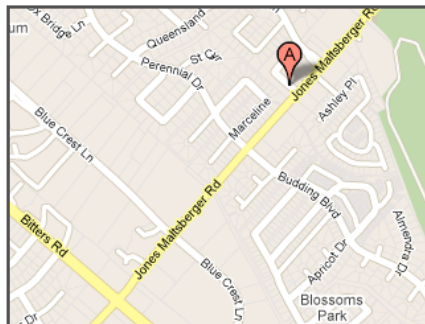

Map and Directions to Center for Life, 12915 Jones Maltsberger NLP San Antonio Meetup location

From Highway 281, take the Bitters exit and head east toward the intersection of Bitters and Jones Maltsberger at the top of the hill. McDonald's is on the northwest corner on your left and the Blossom Park Stadium and Sports Center is on the southeast corner, across the intersection on the right. Turn LEFT, to head north on Jones Maltsberger. Go ~0.5 mile.

Proceed on Jones Maltsberger, past the stoplight at Budding Way. A Valero station is at the corner on the right. Look for either the Richmond complex driveway on the left, marked by the big stone wall sign for SA School of Performing Arts; OR go past the main drive and past the Dollar General store to take the LEFT onto Cross Canyon, the side street entrance to the Santa Fe Trail neighborhood. You can enter the complex from this side or back driveway, which is right next to Bldg. 600.

Directions: The Center for Life Meeting Center, located at 12915 Jones Maltsberger is in north central San Antonio, between Bitters/Starcrest and Thousand Oaks. Building 600 is in the back of the Richmond office complex on the far north side, adjacent to the back driveway. A side or back driveway connects off Cross Canyon, the side street that marks the entry to the Santa Fe Trail neighborhood. This is the first LEFT after the Dollar General store if you are heading north on Jones Maltsberger.